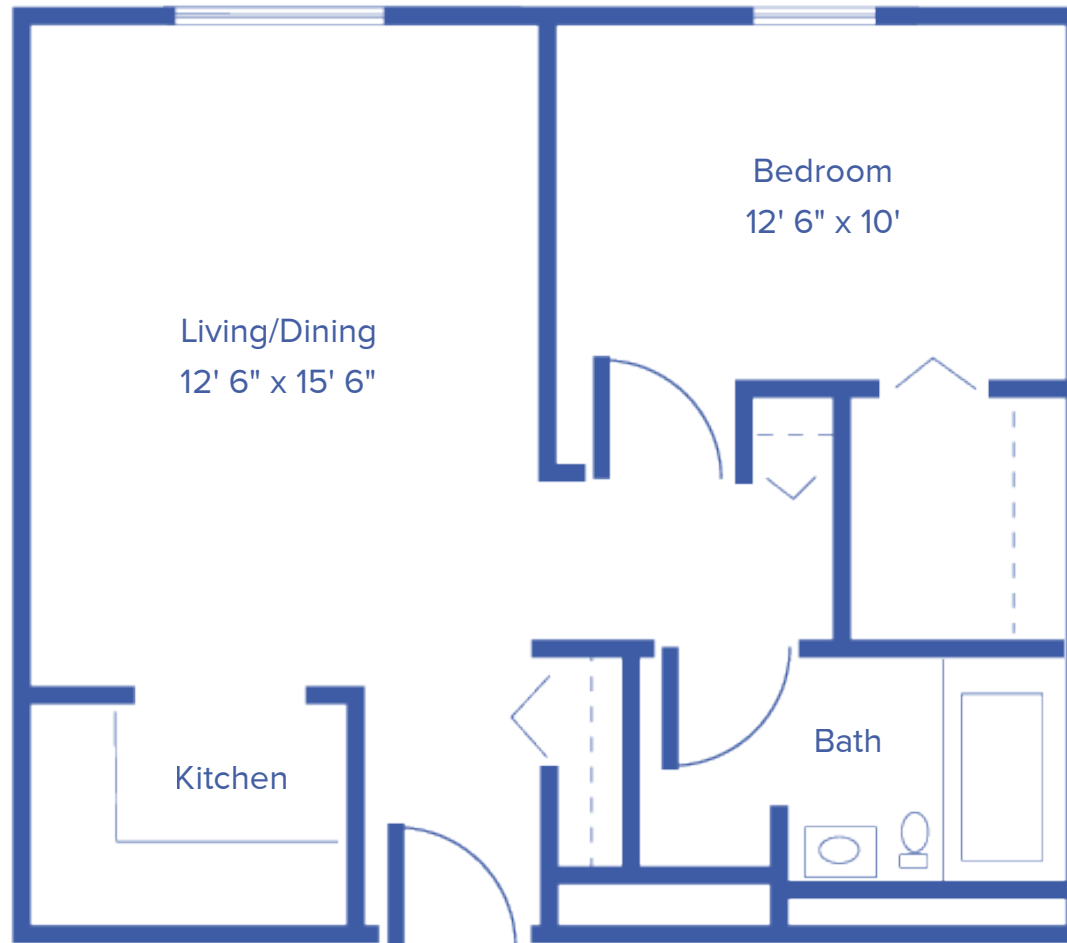

STUDIO APARTMENT

APPROX. 395 - 461 SQUARE FEET

Floor plans may vary slightly and are not to scale.

1711 N. 4TH STREET, ARKANSAS CITY, KS • WWW.ARKANSASCITYPRESBYTERIANMANOR.ORG

ONE-BEDROOM APARTMENT

APPROX. 550 SQUARE FEET

Floor plans may vary slightly and are not to scale.

1711 N. 4TH STREET, ARKANSAS CITY, KS • WWW.ARKANSASCITYPRESBYTERIANMANOR.ORG

TWO-BEDROOM APARTMENT

APPROX. 705 SQUARE FEET

Floor plans may vary slightly and are not to scale.