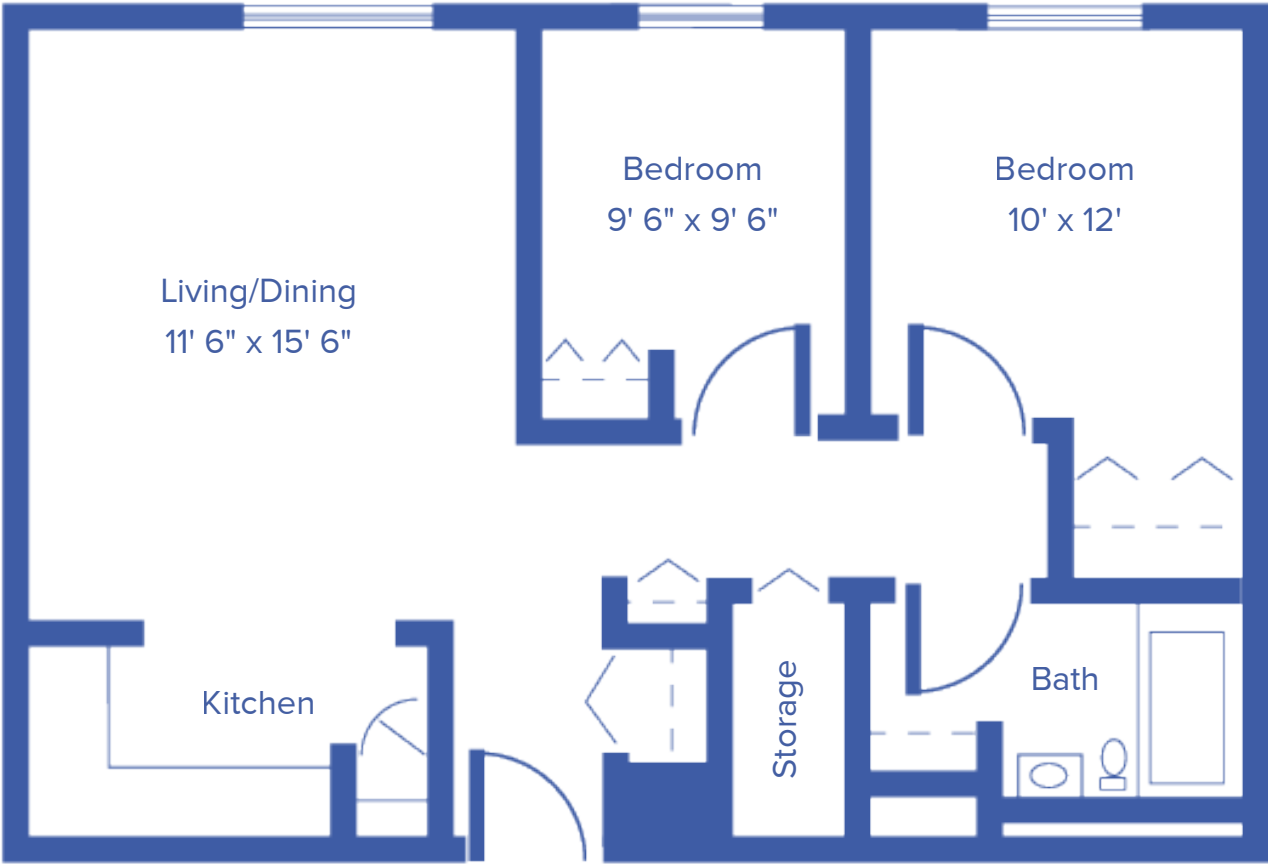

STUDIO APARTMENT

APPROX. 395 - 461 SQUARE FEET

Floor plans may vary slightly and are not to scale.

1711 N. 4TH STREET, ARKANSAS CITY, KS • WWW.ARKANSASCITYPRESBYTERIANMANOR.ORG

ONE-BEDROOM APARTMENT

APPROX. 550 SQUARE FEET

Floor plans may vary slightly and are not to scale.

1711 N. 4TH STREET, ARKANSAS CITY, KS • WWW.ARKANSASCITYPRESBYTERIANMANOR.ORG

TWO-BEDROOM APARTMENT

APPROX. 705 SQUARE FEET

Floor plans may vary slightly and are not to scale.