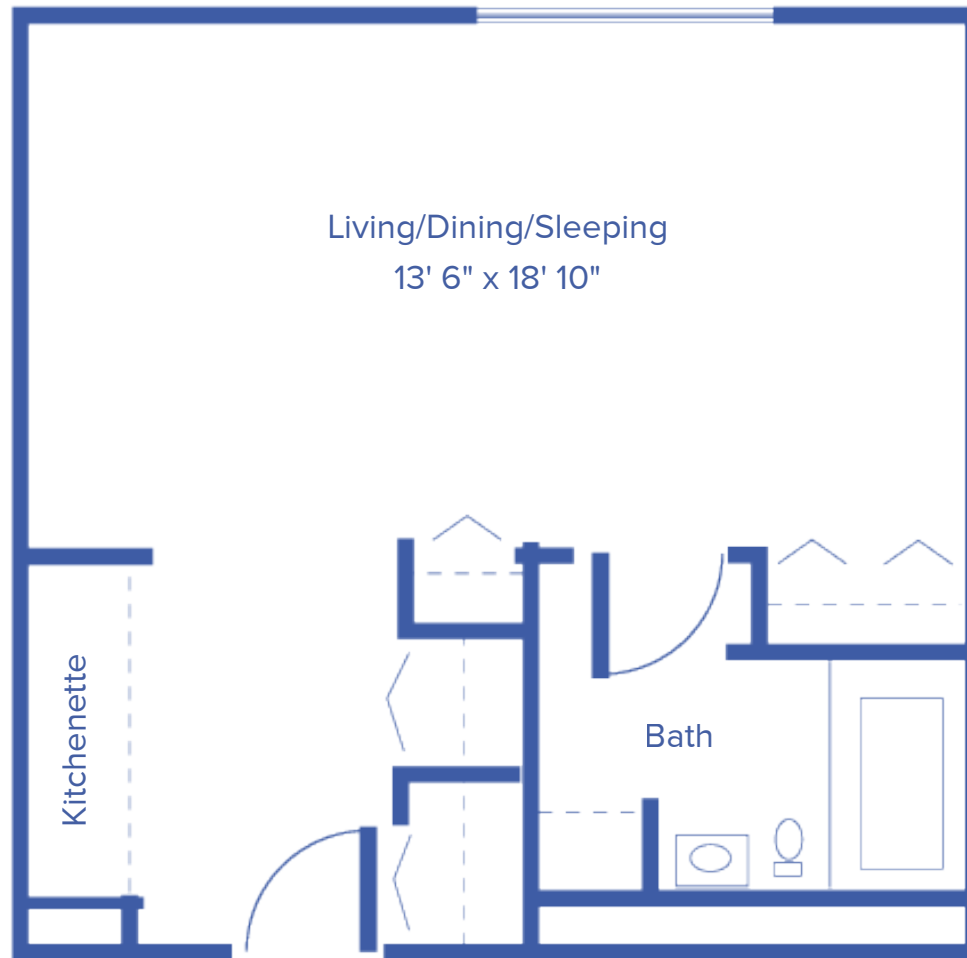

STUDIO APARTMENT

APPROX. 395 - 461 SQUARE FEET

Floor plans may vary slightly and are not to scale.

1711 N. 4TH STREET, ARKANSAS CITY, KS • WWW.ARKANSASCITYPRESBYTERIANMANOR.ORG

ONE-BEDROOM APARTMENT

APPROX. 550 SQUARE FEET

Floor plans may vary slightly and are not to scale.

1711 N. 4TH STREET, ARKANSAS CITY, KS • WWW.ARKANSASCITYPRESBYTERIANMANOR.ORG

TWO-BEDROOM APARTMENT

APPROX. 705 SQUARE FEET

Floor plans may vary slightly and are not to scale.