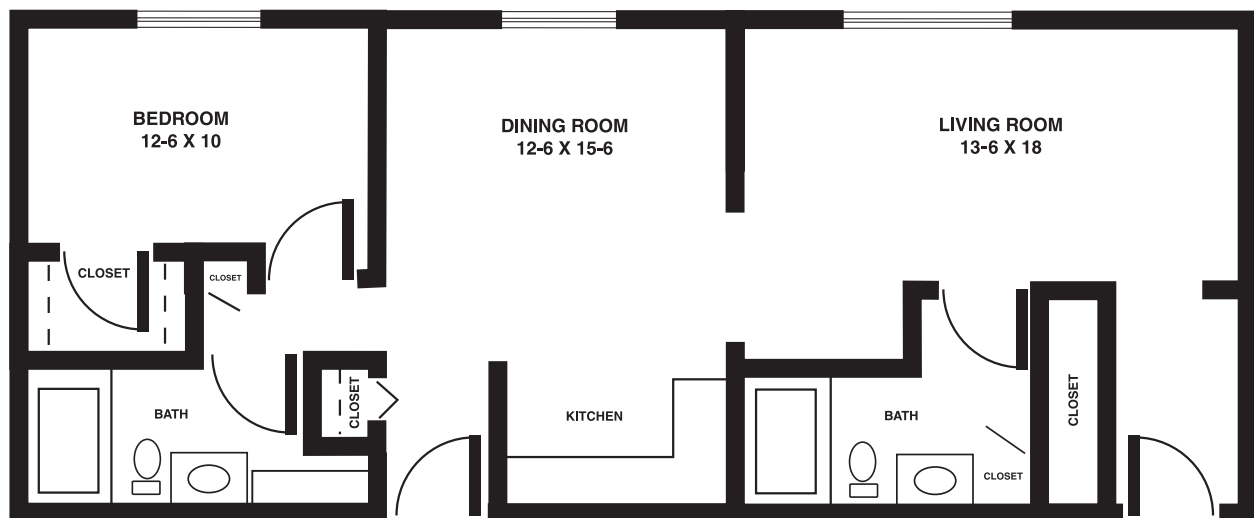

## Independent Living Suite

1-Bedroom/Two Bath - 950 sq. ft.

*Dimensions are approximate*