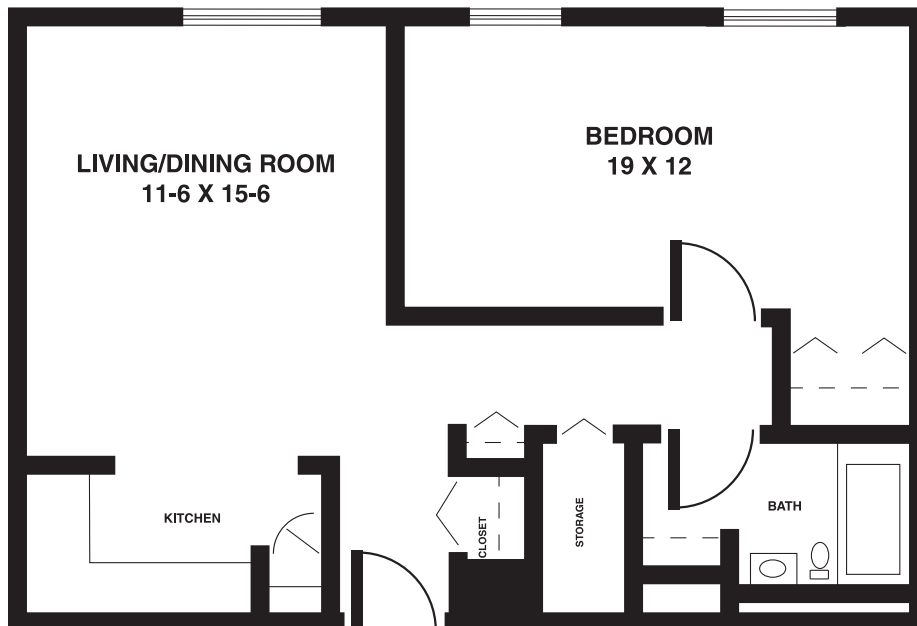

Apartment

One-Bedroom Large - 705 sq. ft.

Dimensions are approximate