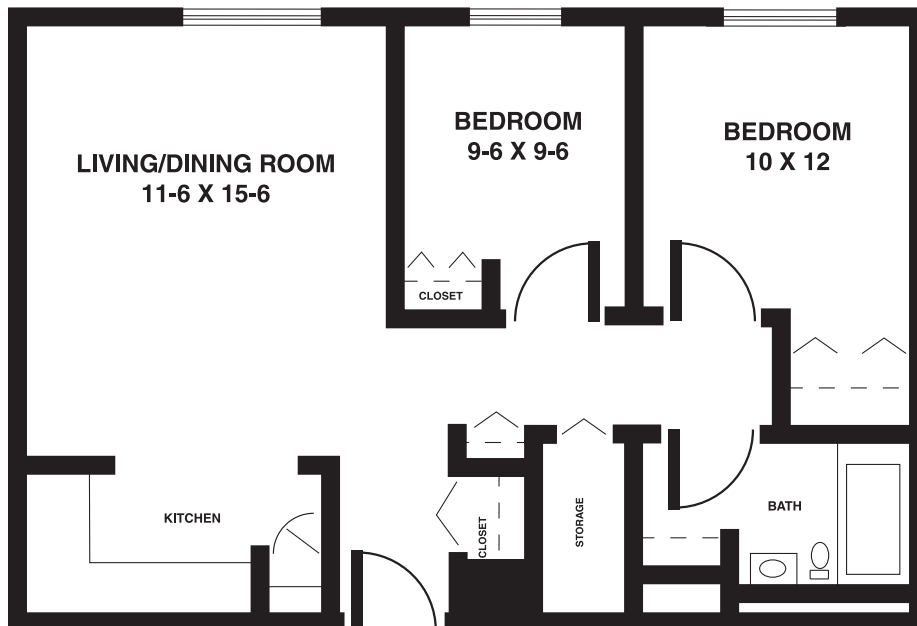

Apartment

Two-Bedroom - 705 sq. ft.

Dimensions are approximate