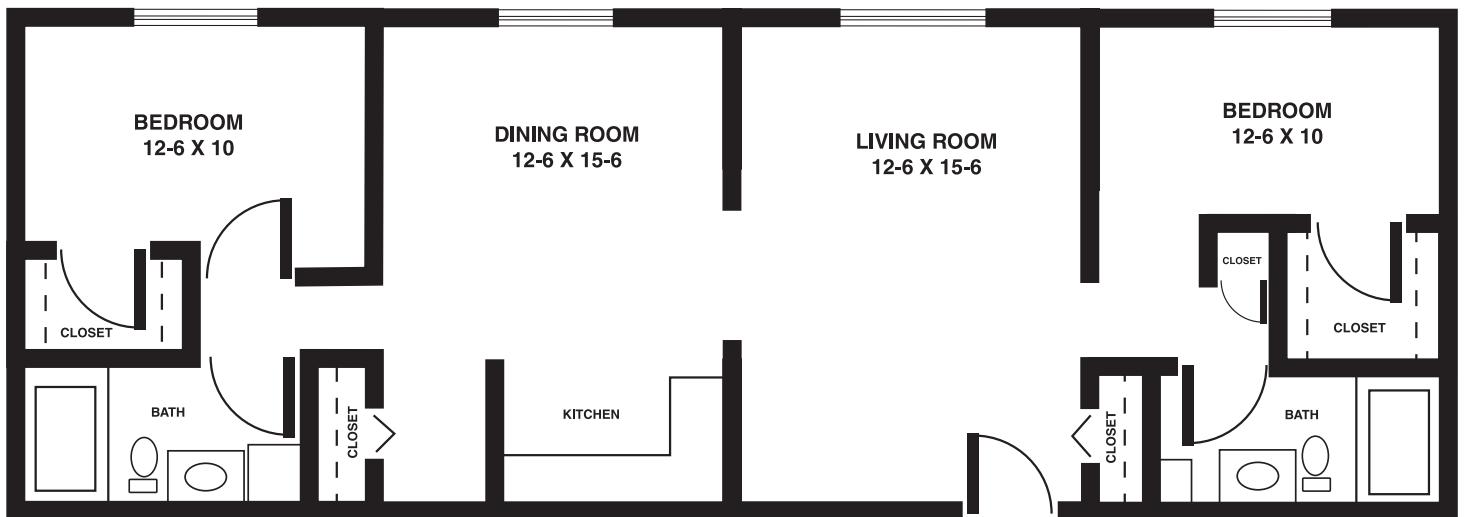

## Independent Living Deluxe Apartment

Two-Bedroom - 1100 sq. ft.

*Dimensions are approximate*